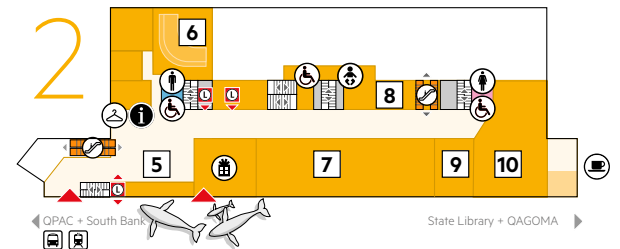

QUEENSLAND MUSEUM

QUEENSLAND MUSEUM FLOOR PLAN

- 13. Wild State Gallery
- 14. Discovery Centre
- Toilets

- 11. SPIDERS - The exhibition ends 4 May 2020
- 12. Antiquities Revealed ends 27 April 2020

- 5. Ticketdesk
- 6. Theatre (disabled access on level 1.5)
- 7. Yidaki: Didjeridu and the Sound of Australia ends 29 Mar 2020
- 8. Big Creatures
- 9. New Materialism (anticipating Gurrugar IV) ends 1 March 2020
- 10. Lost Creatures - temporarily closed, opens 7 March
- Cloakroom
- Shop
- Cafe
- Exhibition Shop
- Parents room
- Toilets

- 3. SparkLab, Sciencentre
- 4. Anzac Legacy Gallery
- Toilets

- 1. Dinosaur Garden
- 2. Jurassic Joe
- Toilets
- Parents room
- Information desk
- Public telephone