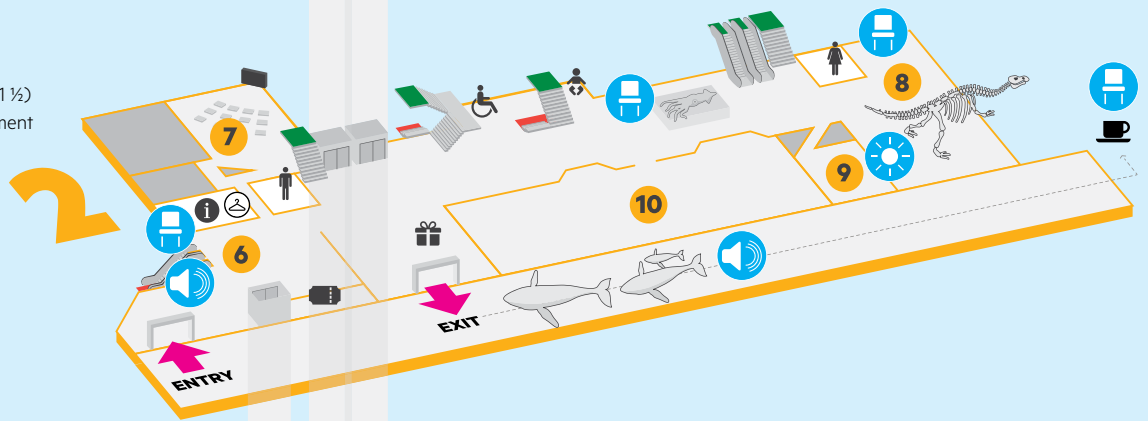

Toilets

Parents room

Information desk

Shop

Cafe (entrance via the Whale Mall)

Cloakroom

Ticketing

## LEVEL 1

- 3. *SparkLab, Sciencentre*
- 4. *Anzac Legacy Gallery*

Toilets