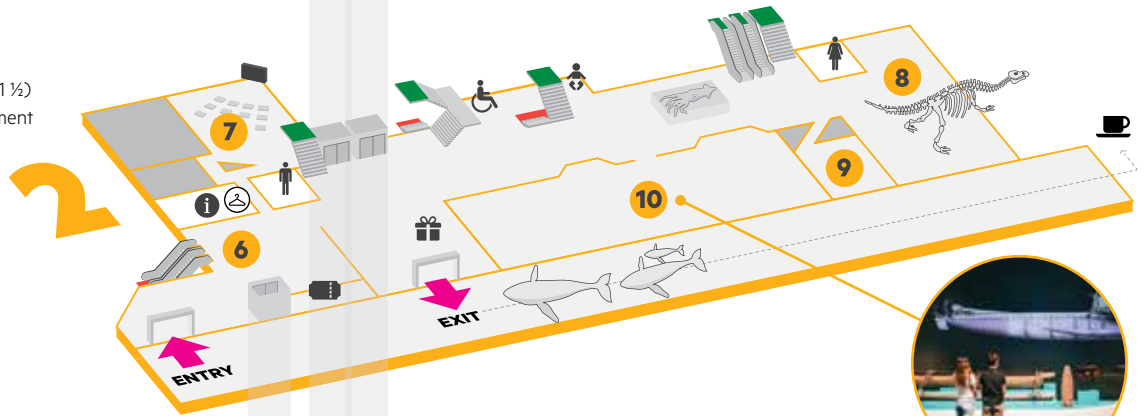

## LEVEL 2

- 6. Main foyer
- 7. Theatre (wheelchair access on level 1 ½)
- 8. *Lost Creatures* (closed for refurbishment 11 July 2022 to mid 2023)
- 9. Theatrette
- 10. Temporary exhibition  
*Connections across the Coral Sea*  
19 August 2022 to 21 May 2023

♿ Toilets

👪 Parents room

ℹ Information desk

🛍 Shop

☕ Cafe (entrance via the Whale Mall)

🚻 Cloakroom

🎫 Ticketing

## LEVEL 1 ½

- Mezzanine
- 5. *Minerals*

## LEVEL 1

- 3. *SparkLab, Sciencentre*
- 4. *Anzac Legacy Gallery*

♿ Toilets