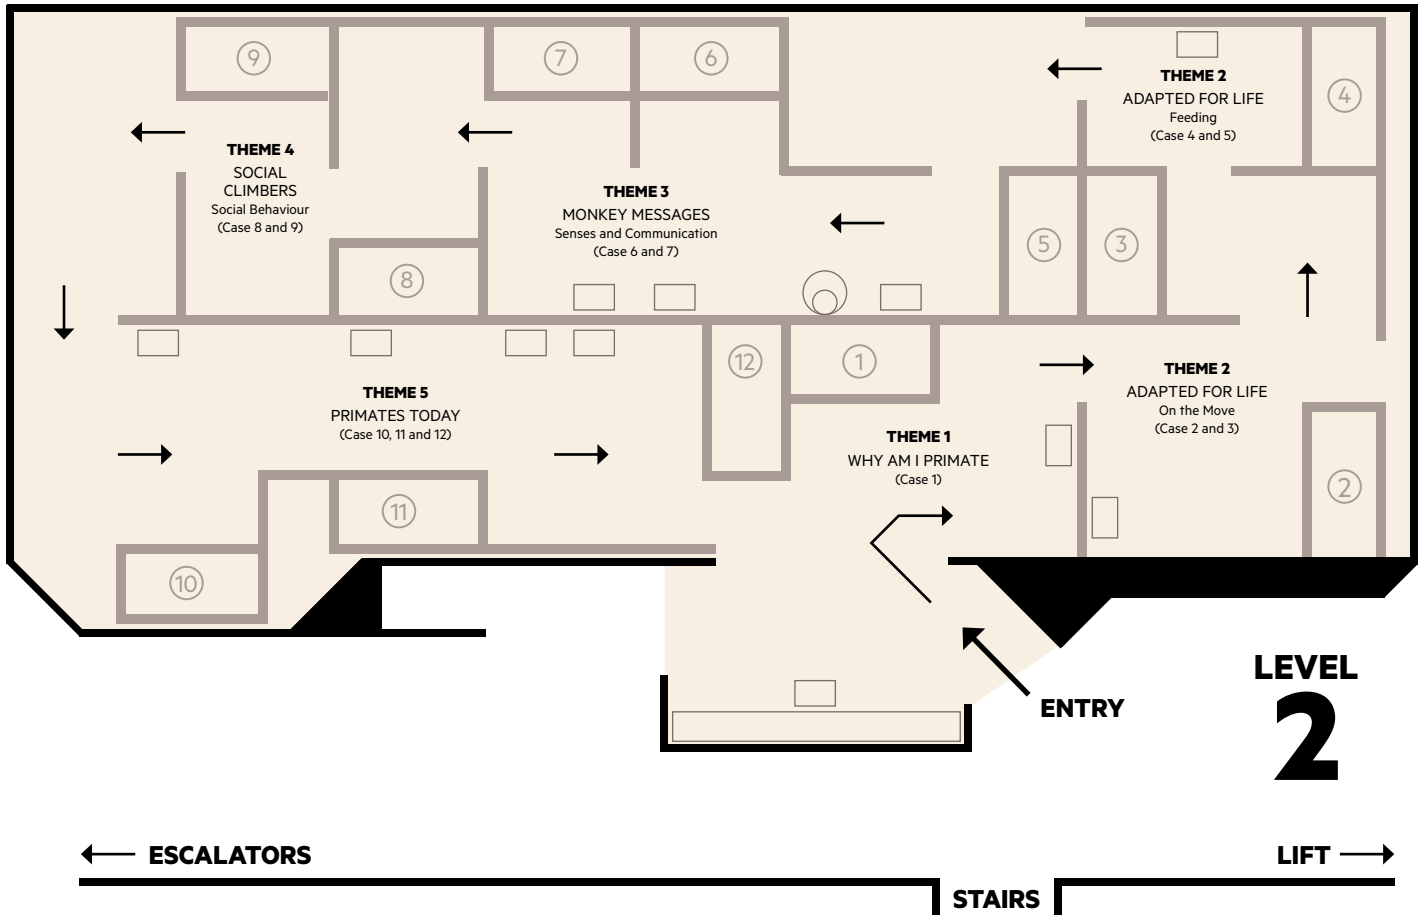

QUEENSLAND MUSEUM

EXHIBITION MAP

Monkeys!

A primate story

Schools and Groups entrance/bag store Level 0
 Café Muse Level 2
 Sparklab Sciencentre Level 1

There are no toilets inside exhibition gallery.
 For nearest amenities:

Male and female toilets Level 4, Level 2, Level 0
 Accessible toilets Level 2, Level 0

Dear Teachers and Supervisors

Please ask our Visitor Services Staff or Volunteers if you need assistance or directions during your visit.

Please announce your arrival at our Grey Street group entrance. This entrance is Level 0, the *Monkeys!* exhibition is Level 2.

We ask that groups use stairs and escalators during their visit, leaving the elevators for those who cannot.