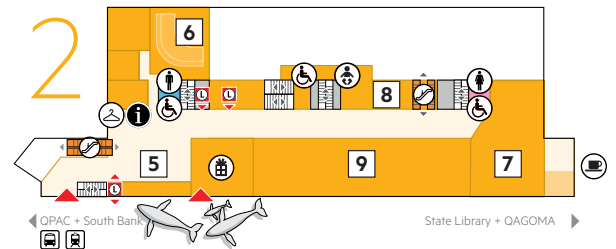

QUEENSLAND MUSEUM

QUEENSLAND MUSEUM FLOOR PLAN

- 11. Wild State Gallery
- 12. Discovery Centre
- Toilets

- 10. New exhibition coming soon

- 5. Ticket desk
- 6. Theatre (disabled access on level 1.5)
- 7. Lost Creatures
- 8. Big Creatures
- 9. New exhibition coming soon
- Cloakroom
- Shop
- Cafe
- Parents room
- Toilets

- 3. SparkLab, Sciencentre
- 4. Anzac Legacy Gallery
- Toilets

- 1. ENERGEX Playasaurus Place
- 2. Jurassic Joe
- Toilets
- Information desk
- Parents room
- Public telephone