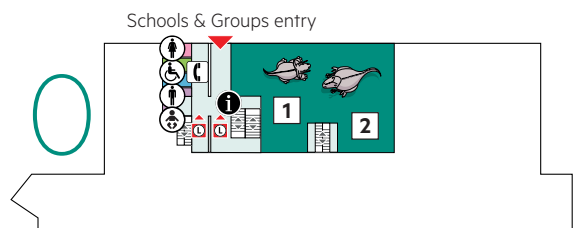

QUEENSLAND MUSEUM

QUEENSLAND MUSEUM FLOOR PLAN

- 11. Wild State Gallery
- 12. Discovery Centre
- Toilets

- 10. New exhibition coming soon

- 5. Ticket desk
- 6. Theatre (disabled access on level 1.5)
- 7. Lost Creatures
- 8. Big Creatures
- 9. New exhibition coming soon
- Cloakroom
- Shop
- Cafe
- Parents room
- Toilets

- 3. SparkLab, Sciencentre
- 4. Anzac Legacy Gallery
- Toilets

- 1. ENERGEX Playasaurus Place
- 2. Jurassic Joe
- Toilets
- Information desk
- Parents room
- Public telephone