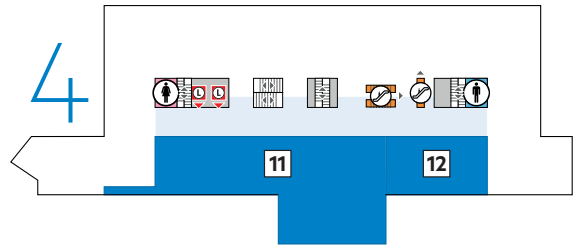

QUEENSLAND MUSEUM

QUEENSLAND MUSEUM FLOOR PLAN

- 11. Wild State Gallery
- 12. Discovery Centre
- Toilets

- 10. New exhibition coming soon

- 5. Ticket desk
- 6. Theatre (disabled access on level 1.5)
- 7. Lost Creatures
- 8. Big Creatures
- 9. New exhibition coming soon
- Cloakroom
- Shop
- Cafe
- Parents room
- Toilets

- 3. SparkLab, Sciencentre
- 4. Anzac Legacy Gallery
- Toilets

- 1. ENERGEX Playasaurus Place
- 2. Jurassic Joe
- Toilets
- Information desk
- Parents room
- Public telephone