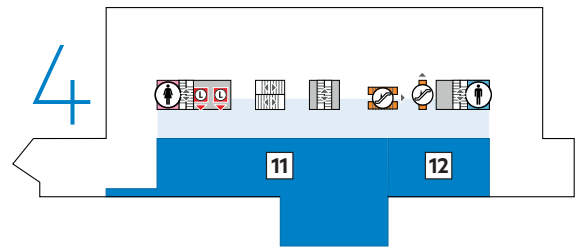

QUEENSLAND MUSEUM

QUEENSLAND MUSEUM FLOOR PLAN

- 11. Wild State Gallery
- 12. Discovery Centre
- ♿♿♿ Toilets

Sea Monsters opens 20 November 2020

- 5. Ticket desk
- 6. Theatre (disabled access on level 1.5)
- 7. I Do! Wedding Stories from Queensland opens 18 September 2020
- 8. Big Creatures
- 9. Threads ends 21 February 2021
- 10. Lost Creatures

- ♱ Cloakroom
- ♱ Exhibition Shop
- ♱ Shop
- ♱ Parents room
- ☕ Cafe
- ♿♿♿ Toilets

- 3. SparkLab, Sciencentre
- 4. Anzac Legacy Gallery
- ♿♿♿ Toilets

- 1. Dinosaur Garden
- 2. Jurassic Joe
- ♿♿♿ Toilets
- ♱ Parents room
- ℹ Information desk
- ☎ Public telephone