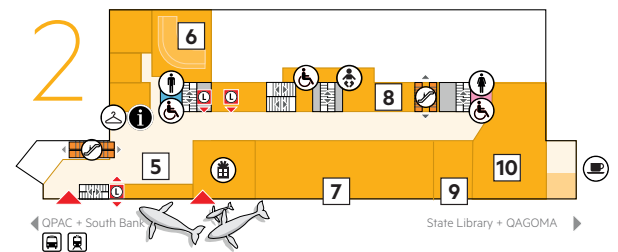

QUEENSLAND MUSEUM

QUEENSLAND MUSEUM FLOOR PLAN

- 11. Wild State Gallery
- 12. Discovery Centre
- ♿♿♿ Toilets

Sea Monsters opens 20 November 2020

- 5. Ticket desk
- 6. Theatre (disabled access on level 1.5)
- 7. I Do! Wedding Stories from Queensland opens 18 September 2020
- 8. Big Creatures
- 9. Threads ends 21 February 2021
- 10. Lost Creatures

- ♱ Cloakroom
- ♱ Exhibition Shop
- ♱ Shop
- ♱ Parents room
- ☕ Cafe
- ♿♿♿ Toilets

- 3. SparkLab, Sciencentre
- 4. Anzac Legacy Gallery
- ♿♿♿ Toilets

- 1. Dinosaur Garden
- 2. Jurassic Joe
- ♿♿♿ Toilets
- ♱ Parents room
- ℹ Information desk
- ☎ Public telephone