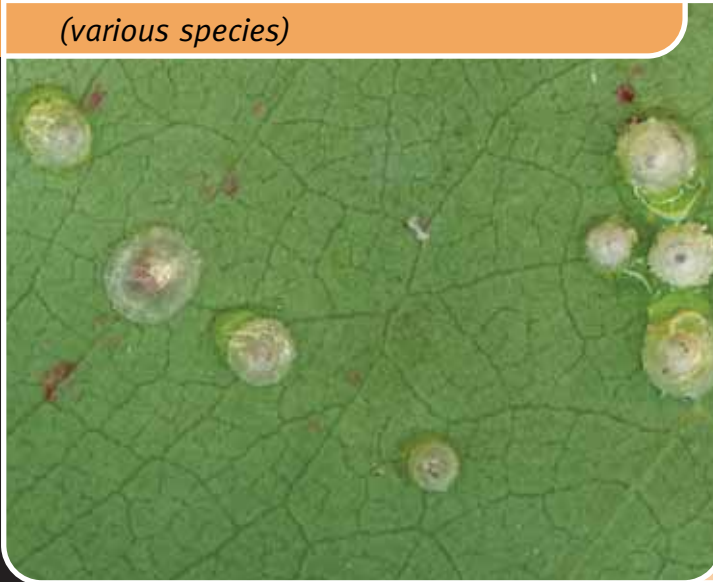

## Lerps

*(various species)*

## Adaptation to environment

- Nymphs make shell-shaped coverings from excreted sugars & they live & feed underneath
- Adults are tiny, winged & can fly
- Ants protect nymphs for a reward of excreted sugary honeydew.

### What do I eat?

- Sap from leaves, especially eucalypts like Forest Red Gum.

### What eats me?

- Sweet 'manna' shells made by these insects are a popular food for birds, small mammals & other insects.

- Diameter 2-3 mm • Can be found on gum tree leaves.