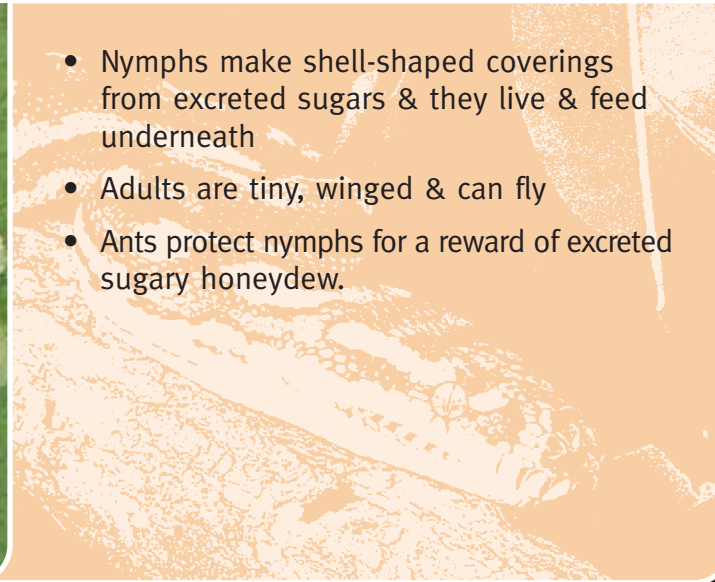

## Lerps

*(various species)*

## Adaptation to environment

- Nymphs make shell-shaped coverings from excreted sugars & they live & feed underneath
- Adults are tiny, winged & can fly
- Ants protect nymphs for a reward of excreted sugary honeydew.