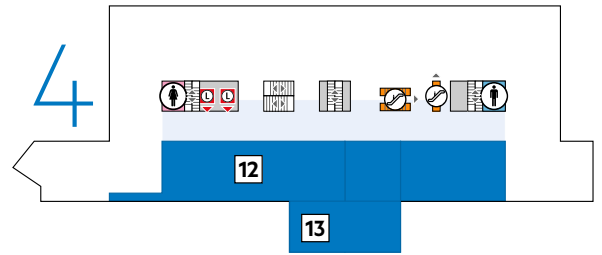

QUEENSLAND MUSEUM

QUEENSLAND MUSEUM FLOOR PLAN

12. Wild State Gallery

Toilets