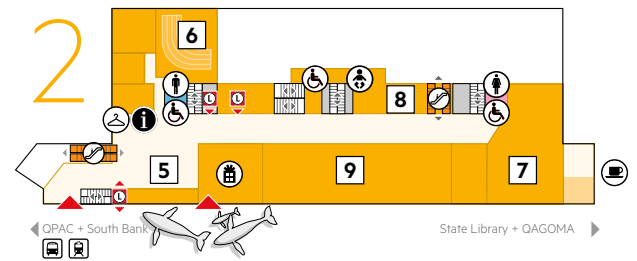

QUEENSLAND MUSEUM

QUEENSLAND MUSEUM FLOOR PLAN

12. Wild State Gallery

Toilets

10. Discovery Centre is closed for redevelopment

11. New exhibition opening 2019

Exhibition Shop

5. Ticket desk

6. Theatre (disabled access on level 1.5)

7. Lost Creatures

8. Big Creatures

9. Monkeys! A primate story

Cloakroom

Parents room

Shop

Toilets

Cafe

3. SparkLab, Sciencentre

4. Anzac Legacy Gallery

Toilets

1. ENERGEX Playasaurus Place (Dino Garden)

2 Jurassic Joe

Toilets

Information desk

Parents room

Public telephone